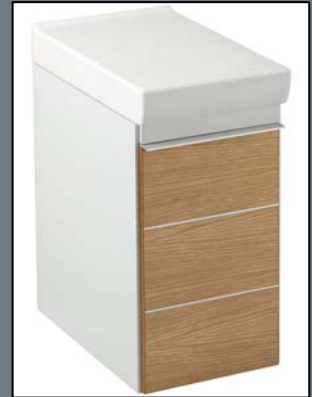

IFO 6861 TOILET SUITE

I/STD ACACIA WALL PAN & H/AWAY INWALL CISTERN

IFO SIGN LH WASH BASIN

MIZU 1500 ACCESSORIES

IFO CABINET

SCALA EXT LEVER TAPWARE

SOLUS PARAHEATH SHOWER & GRAB RAILS

“Your Bathroom. Your Life”