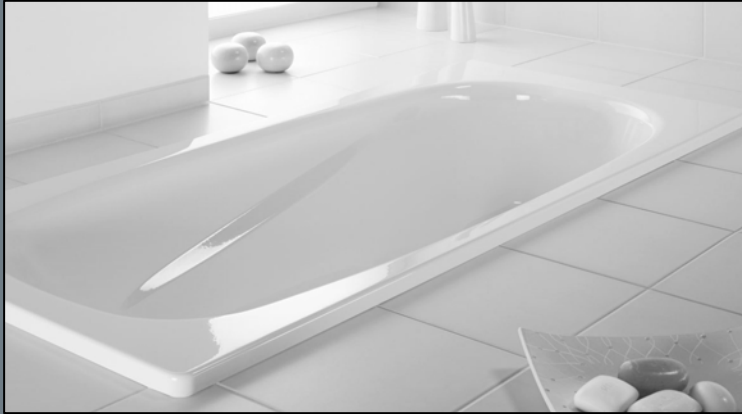

CYGNET CC TOILET SUITE

ARCTIC VANITY UNIT

KADO LUX 1700 BATH

KADO LUX COUNTER BASIN

SILVER TAPWARE

NIKLES & MIZU SHOWERS

TECHNO ACCESSORIES

“Your Bathroom. Your Life”