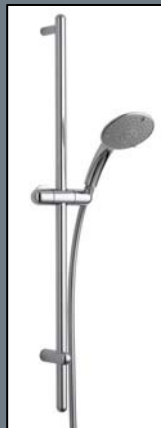

CYGNET CC TOILET SUITE

ARCTIC VANITY UNIT

KADO LUX 1700 BATH

KADO LUX COUNTER BASIN

SILVER TAPWARE

NIKLES & MIZU SHOWERS

TECHNO ACCESSORIES

“Your Bathroom. Your Life”